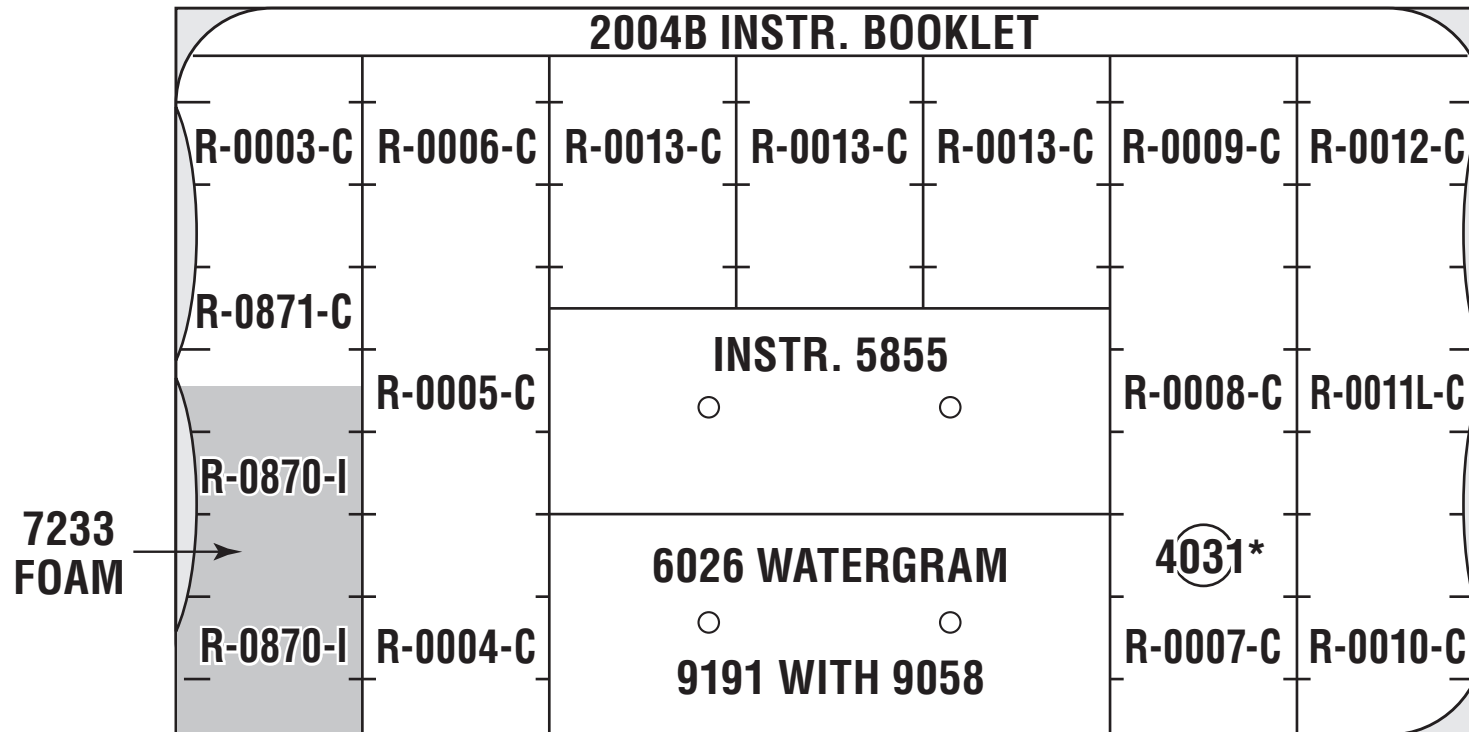

**KIMPAC 8126 IN LID
INSTR. 5324 IN LID
CASE LABEL
PRE-PRINTED 7489**

7120 CASE
(7045 HANDLE
& 7043 CASE,
TOGETHER MAKE
COMPLETE 7120)

***CASE CLOSSES BETTER WITH 4031 BETWEEN R-0007-C & R-0008-C**

PACKING LAYOUT FOR K-2006C