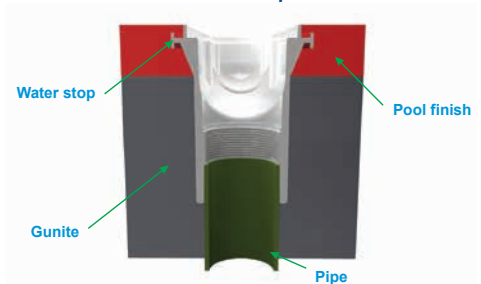

32" CHANNEL DRAIN THREE-PORT MANUFACTURED PVC SUMP

VGB Series

The AquaStar line of suction outlet covers, compliant with the Virginia Graeme-Baker Pool and Spa Safety Act (ANSI/APSP 16-2011 and NSF/ANSI 50-2009a)

FEATURES

All AquaStar 32" channel drains are now available with PVC three-port manufactured sumps

Integrated patent-pending Waterstop around edge of entire sump reduces leaks

Super strong PVC material sump does not require transitional glue

Patented integral waterstop

4/case

New waterstop feature

U.S. patent pending

Part # 32CDPxxx

STANDARD COLORS

- 32CDP101 – White
- 32CDP102 – Black
- 32CDP103 – Light Gray
- 32CDP104 – Blue
- 32CDP105 – Dark Gray
- 32CDP108 – Tan