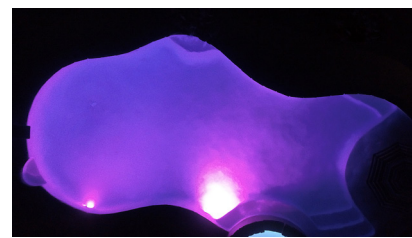

AFTER ▶

Evenly lit pool for a more exhilarating nighttime pool experience.

PRODUCT SPECIFICATION

SIZE	MODEL	VOLTAGE	POWER	PART NUMBER BY CORD LENGTH (FEET)				
				30'	50'	100'	150'	250'
Pool	Color	120V	28W	602185	602186	602187	602188	602206
Pool	Color	12V	28W	602151	602152	602153	602154	-
Spa	Color	120V	18W	602201	602202	602203	602204	602205
Spa	Color	12V	18W	602197	602198	602199	602200	-
Pool	White - 300W Equivalent	120V	26W	602181	602182	602183	602184	602207
Pool	White - 300W Equivalent	12V	26W	602143	602144	602145	602146	-
Pool	White - 500W Equivalent	120V	31W	602177	602178	602179	602180	602208
Pool	White - 500W Equivalent	12V	31W	602139	602140	602141	602142	-
Spa	White - 100W Equivalent	120V	18W	602193	602194	602195	602196	602209
Spa	White - 100W Equivalent	12V	18W	618015	618016	618017	618018	-
Pool	Warm White	120V	31W	602189	602190	602191	602192	602221
Pool	Warm White	12V	31W	602147	602148	602149	602150	-
Spa	Warm White	120V	18W	602225	602226	602227	602228	602229
Spa	Warm White	12V	18W	602238	602239	602240	602241	-

Get total control from anywhere with the Pentair Home app to help you move, improve and enjoy all of your home's water.

Go to pentair.com/home

MORE OPTIONS AVAILABLE:
Scan the QR code to view the full list

*Compared to Pentair IntelliBrite 5G Color LED Pool Light in white color mode only. The IntelliBrite Architectural Series delivers higher lumen output depending on color mode, ranging from 28%-141% brighter, while energy efficiency improvements range from 17-58% based on color mode.

**Compared to Pentair IntelliBrite 5G White LED Pool Light, IntelliBrite Architectural Series White Light delivers 2.3% higher lumen output and consumes 44% less power.

Appearance of color and white LED light may vary between various models of lights. Appearance and perception of pool lighting may vary depending on a number of factors including, but not limited to, the particular model of light, the location/depth/angle of the light's installation, pool finish/material, pool depth/shape/geometry, ambient light sources, subjective factors and more. For best results when using multiple lights, use all the same model and do not mix multiple models of lights within a single installation.

400 Regency Forest Dr | Cary, NC 27518 | United States | 800.831.7133 | pentair.com

All indicated Pentair trademarks and logos are property of Pentair. Third-party registered and unregistered trademarks and logos are the property of their respective owners.

©2023 Pentair. All Rights Reserved.

P5-783 8/2023

TRADEGRADE