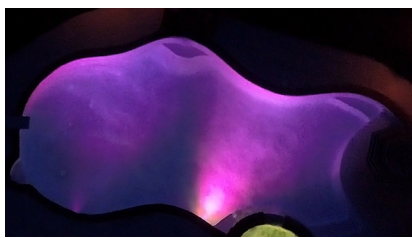

INTELLIBRITE®

ARCHITECTURAL SERIES LIGHTS

Illuminate your customers' nighttime pool experiences.

You're a leading pool pro. We're a pool lighting leader. Together, we can help your customers' pool experiences shine brighter and more beautifully than ever before with our biggest illumination innovation to enter the pool industry.

- IntelliBrite Architectural Series Color Pool Light is now **60%** brighter and **50%** more energy efficient.*
- IntelliBrite Architectural Series White Pool Light is now **80%** more energy efficient, consuming **44%** less power and maintaining the same brightness.**

◀ BEFORE

Unevenly lit pool with dark areas.